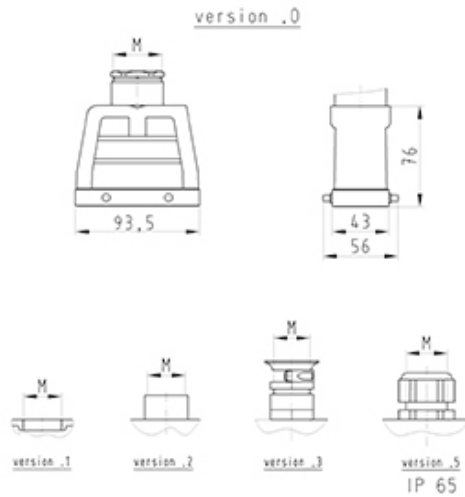

Datasheet

Item No. 73.352.4035.2

Hood BAS GOT GC 40HM25 50 A2

revos BASIC 500V size 16H hood with intermediate support M25, top cable entry, high design, double locking lever

Item No.	73.352.4035.2
EAN	4015573624139
order unit	1 Piece(s)

Approvals

Technical data

General

ArticlePrice	udp_no_price
Nominal voltage	500
Housing material	Aluminium
Colour	Grey
Surface	With powder coating
Degree of protection (IP)	Other
UV resistant	Yes
Inflammability class of insulation material acc. with UL94	Other
Operating temperature range min.	-40 °C
Operating temperature range max.	120 °C

Model

DIN-size	16H
Model	male
Locking mechanism	Double locking levers
Cable entry	Above
Type of cable	Intermediate support
With cable screw gland	No
Thread size M	25
Hinged lid	No
EMC-version	No

Drawings